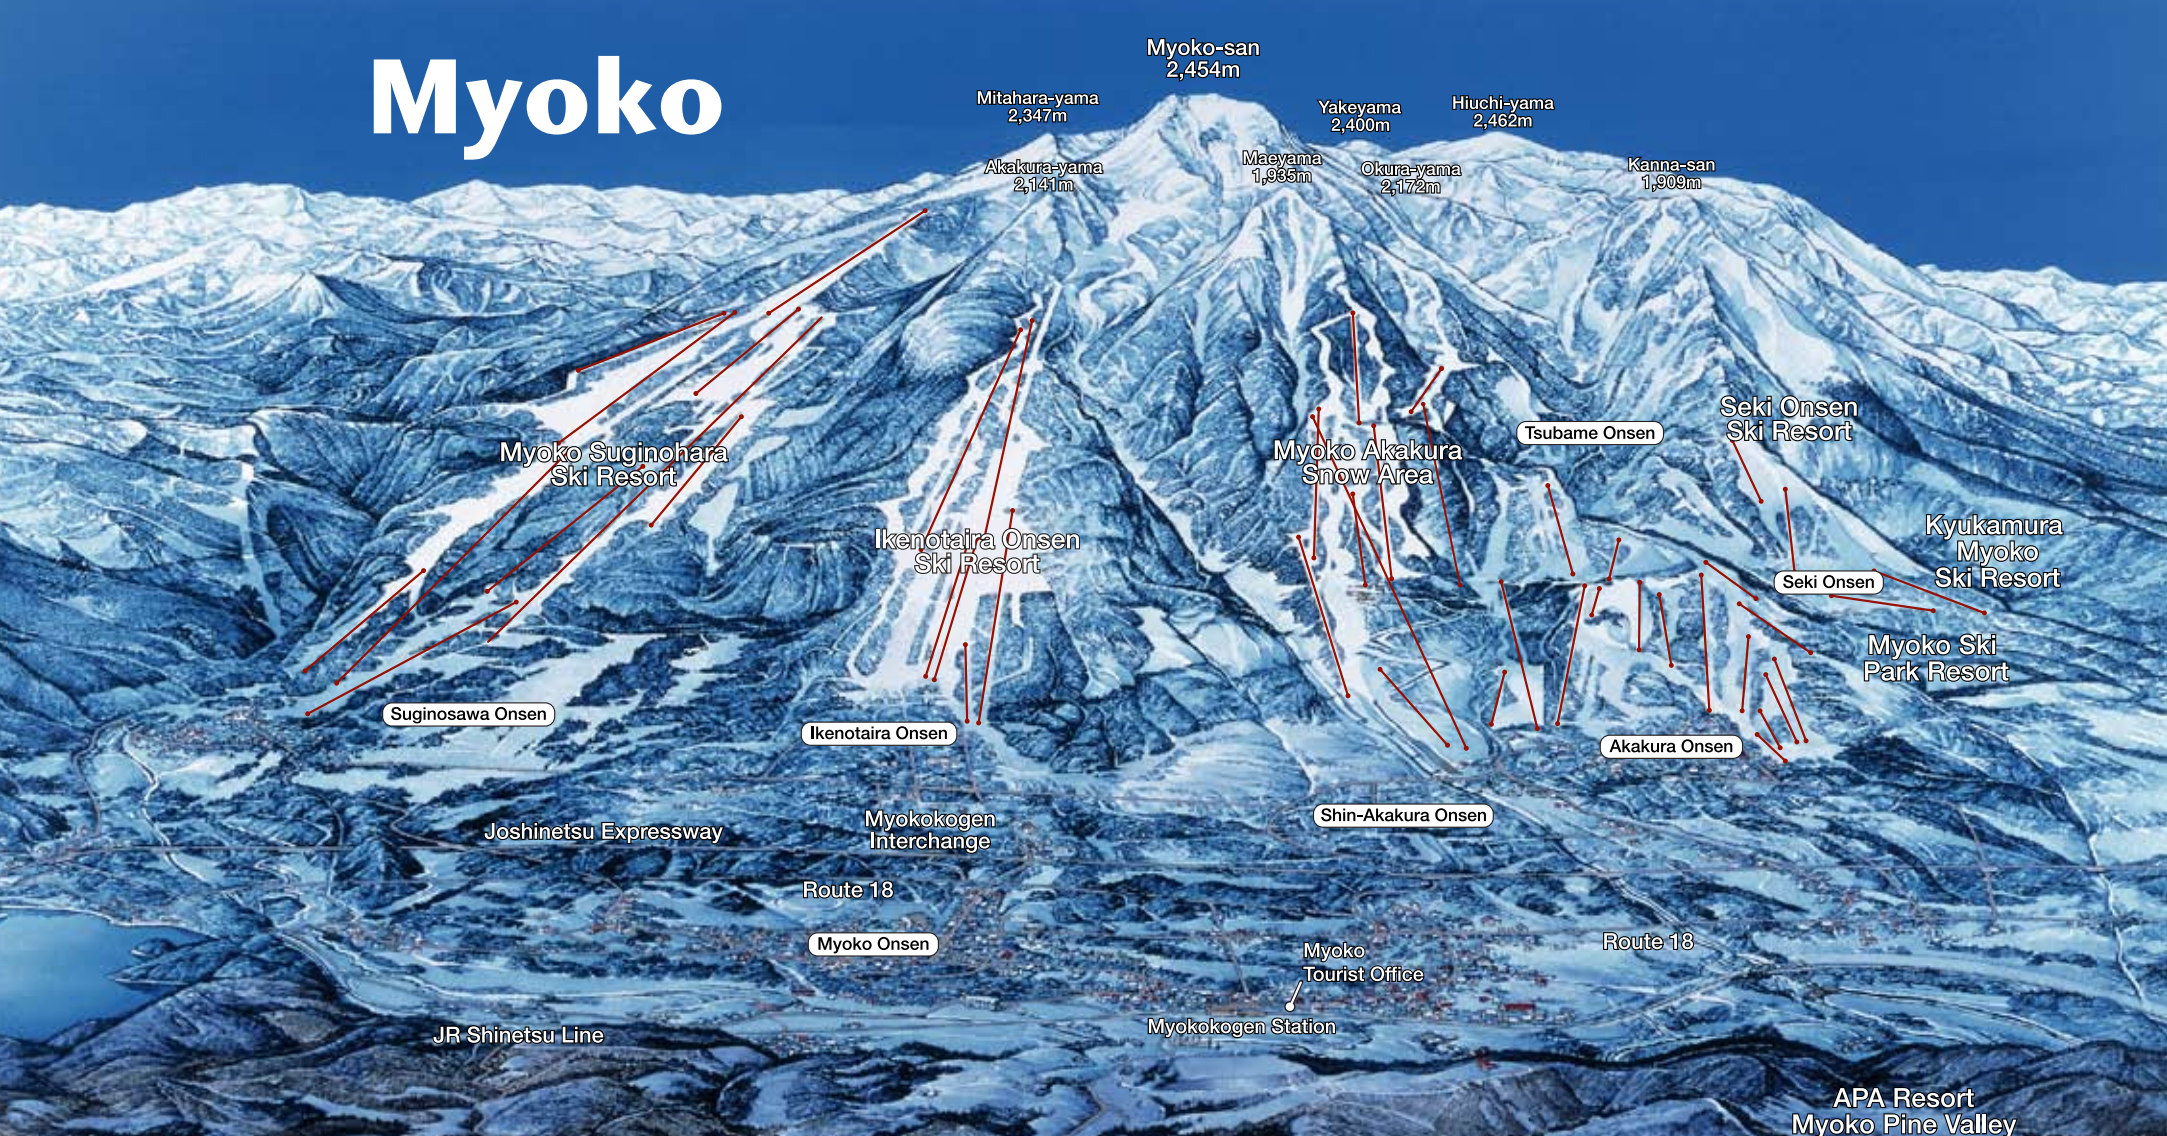

# Myoko

Myoko-san  
2,454m

Mitahara-yama  
2,347m

Akakura-yama  
2,141m

Maeyama  
1,983m

Yakeyama  
2,400m

Okura-yama  
2,172m

Hiuchi-yama  
2,462m

Kanna-san  
1,909m

Myoko Sugino-hara  
Ski Resort

Ikenotaira Onsen  
Ski Resort

Myoko Akakura  
Snow Area

Tsubame Onsen

Seki Onsen  
Ski Resort

Kyukamura  
Myoko  
Ski Resort

Seki Onsen

Myoko Ski  
Park Resort

Suginosawa Onsen

Ikenotaira Onsen

Shin-Akakura Onsen

Akakura Onsen

Joshinetsu Expressway

Myokokogen  
Interchange

Route 18

Myoko Onsen

Myoko  
Tourist Office

Route 18

Myokokogen Station

JR Shinetsu Line

APA Resort  
Myoko Pine Valley